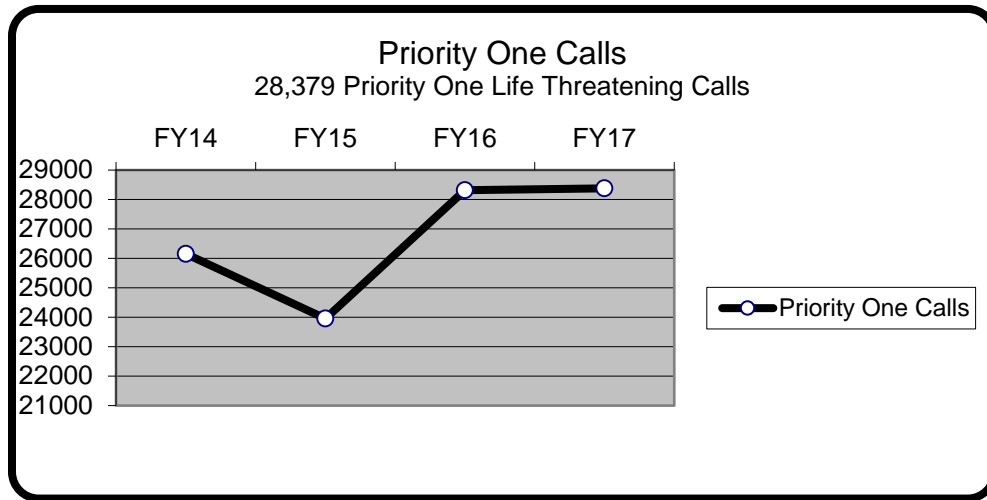

ANNUAL PERFORMANCE ACTIVITES

	FY13	FY14	FY15	FY16	FY17
Priority 1 Calls	22551	26149	23956	28319	28379